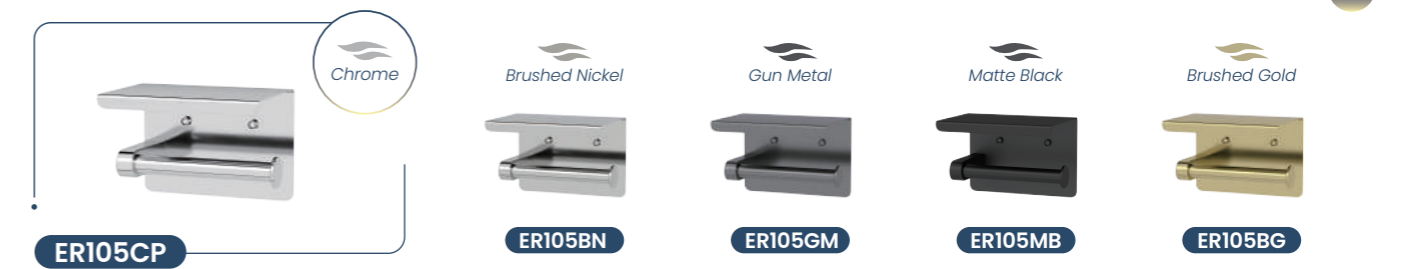

Scan me

ELLE ELITE ACCESSORIES

304 Stainless Steel

ELLE ELITE

The Elle Elite accessories, manufactured by Linkware Australia, are made from high-quality 304 stainless steel and are available in five color options. These creative designs are crafted to match all decors, providing both inspiration and compatibility with the comprehensive Elle Stainless Steel product range offered by Linkware Australia.

Made from 304 stainless steel

Modern design appeal

5 year warranty

Matching mixer and shower ranges available

Secure fixing brackets

5 colour options

ELLE ELITE • Single Towel Rail

ELLE ELITE • Double Towel Rail

ELLE ELITE • Shower Shelf

ELLE ELITE • Robe Hook

ELLE ELITE • Towel Ring

ELLE ELITE • Soap Holder

ELLE ELITE • Toilet Roll Holder With Shelf

ELLE ELITE • Toilet Roll Holder