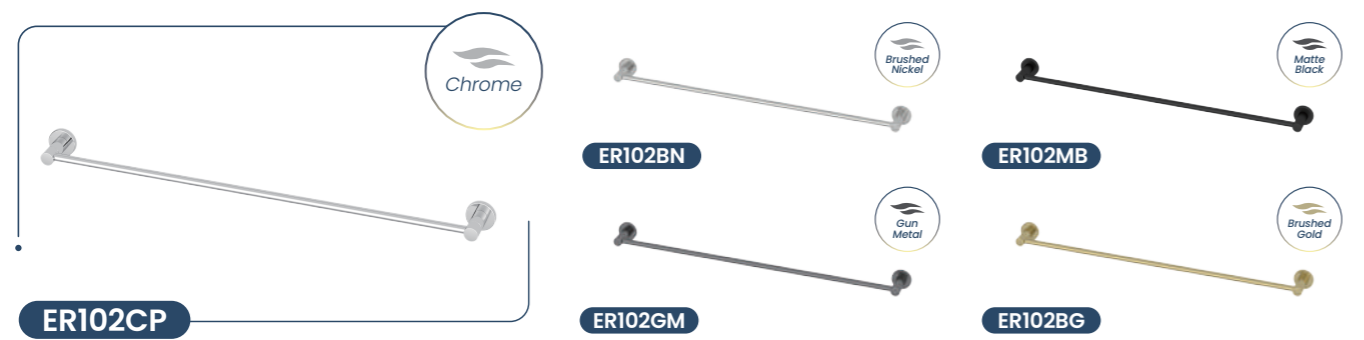

Scan me

ELLE ELITE ACCESSORIES

304 Stainless Steel

ELLE ELITE

The Elle Elite accessories, manufactured by Linkware Australia, are made from high-quality 304 stainless steel and are available in five color options. These creative designs are crafted to match all decors, providing both inspiration and compatibility with the comprehensive Elle Stainless Steel product range offered by Linkware Australia.

Made from 304 stainless steel

Modern design appeal

5 year warranty

Matching mixer and shower ranges available

Secure fixing brackets

5 colour options

ELLE ELITE • Single Towel Rail

ELLE ELITE • Double Towel Rail

ELLE ELITE • Shower Shelf

ELLE ELITE • Robe Hook

ELLE ELITE • Towel Ring

ELLE ELITE • Soap Holder

ELLE ELITE • Toilet Roll Holder With Shelf

ELLE ELITE • Toilet Roll Holder