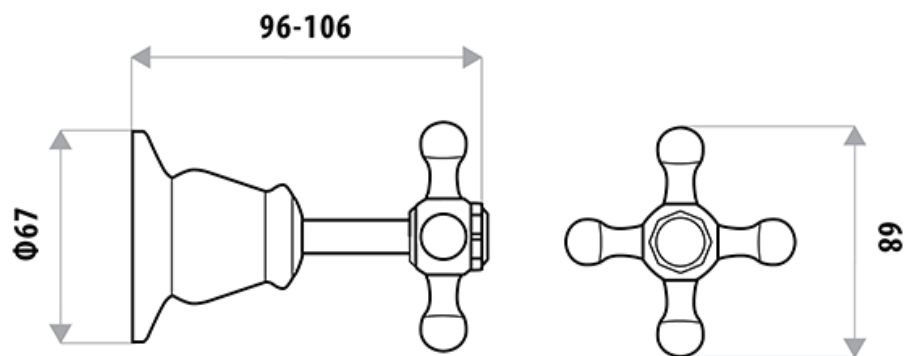

FEATURES:

- / Heritage inspired design
- / Solid brass construction
- / Cross handles
- / Optional Chrome or White Barrels available
- / Matching Accessories Range
- / Lever Handle conversion kits available
- / Optional 3/4 Turn Ceramic Disk Spindles

WARRANTY: 7 Year Warranty*

AVAILABLE IN CHROME, CHROME/WHITE, BLACK/CHROME, BLACK/ROSEGOLD

OPTIONAL WHITE BARREL