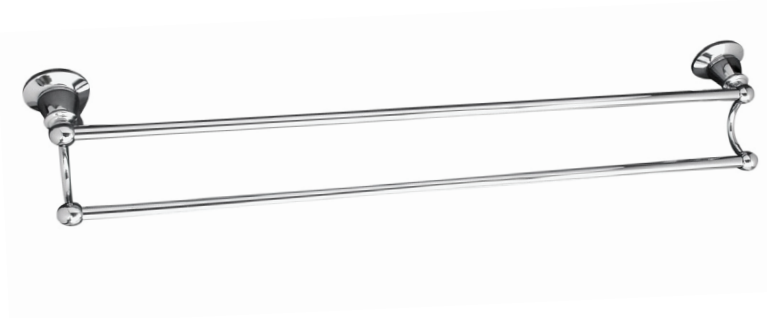

NOOSA DOUBLE TOWEL RAIL

PRODUCT CODE: NR8001

These heritage style accessories are perfect in any home. Combining curves with traditional style, Noosa accessories will give a spark to any bathroom.

Complete the beautiful range with Noosa tapware.

FEATURES:

- / 786mm in length
- / Can be cut to size
- / Stylish Heritage design
- / Solid brass construction
- / High quality Finishes
- / Optional Chrome or White Barrels
- / Matching Tapware

WARRANTY: 2 Year Warranty*

AVAILABLE IN CHROME, CHROME/WHITE, BLACK/CHROME, BLACK/ROSEGOLD

MATCHING TAPWARE