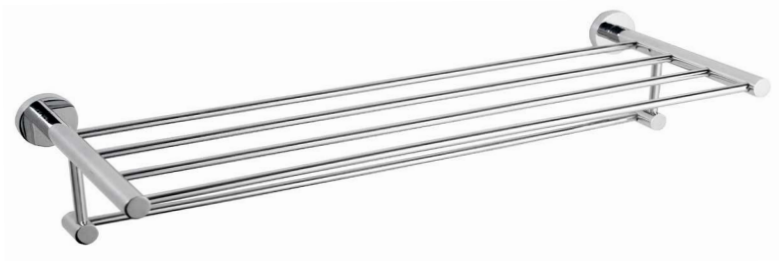

**LOUI TOWEL RACK**

**PRODUCT CODE:** LR4000

The Loui range is a favorite of ours featuring a modern curved design to suit a variety of bathrooms. With the addition of new lines, available in Chrome and Black gloss finish for durability - the Loui range offers a complete solution and value for money.

This wide range will suit builders, renovators and savvy designers. The best part is that Loui Accessories are styled to compliment our beautiful range of high quality Showers and Mixers.

**FEATURES:**

- / 630mm Length
- / Suitable to stack or hang towels
- / Solid body construction
- / Modern circular design
- / High quality Chrome Finish
- / Matching Full Range

**WARRANTY:** 2 Year Warranty\*

AVAILABLE IN CHROME & BLACK